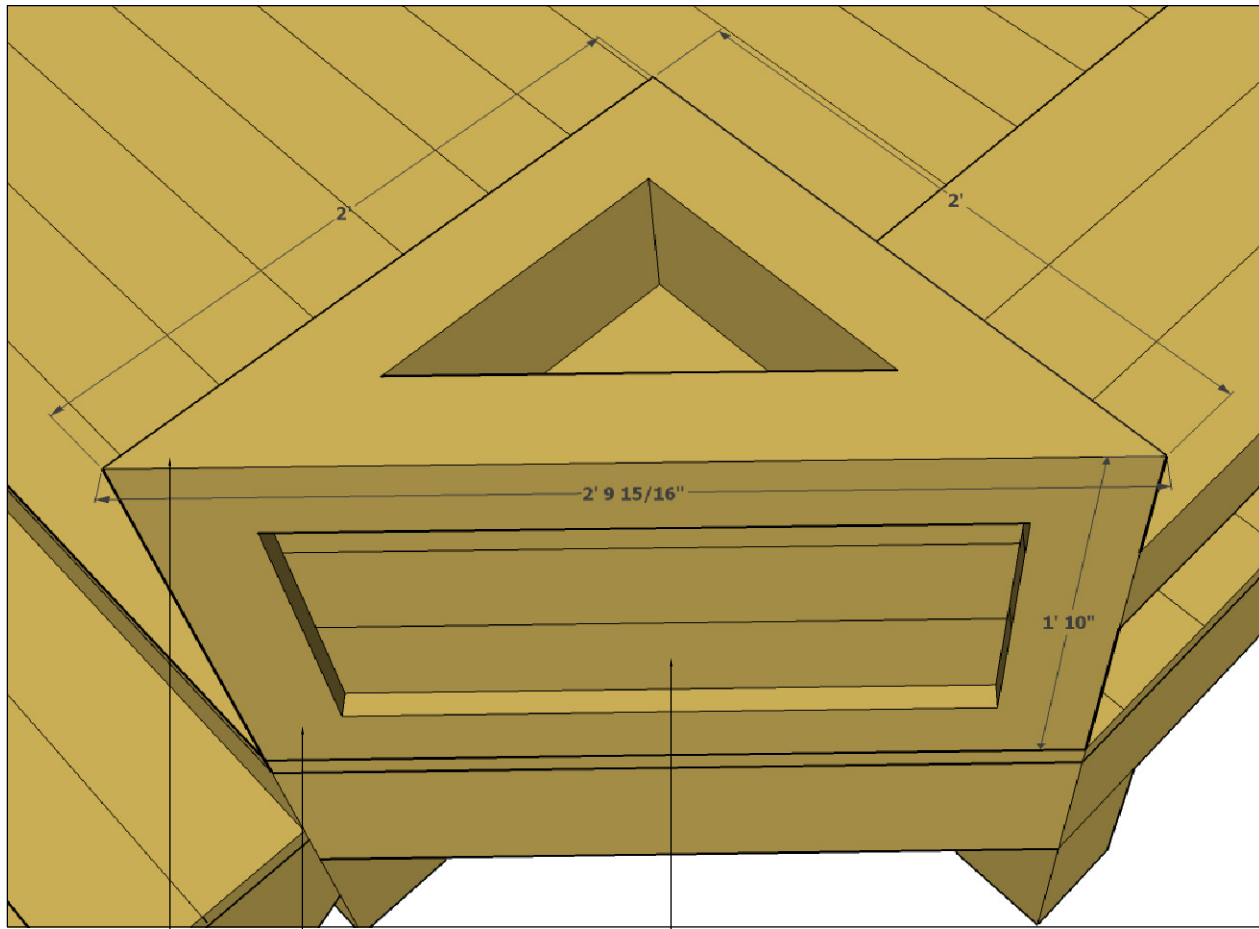

TRIANGLE PLANTER DETAIL

ATTENTION: VERIFY ALL BUILDING PRACTICES WITH LOCAL BUILDING DEPARTMENTS.
DECKS.COM LLC ENCOURAGES THE USE OF THIS DETAIL FOR EDUCATIONAL PURPOSES.
DECKS.COM LLC GRANTS PERMISSION TO REPRODUCE THIS DOCUMENT. HOWEVER
EDITING THE DOCUMENT IS STRICTLY PROHIBITED.

DATE: 5-28-2009

© DECKS.COM LLC

2x4 PLANTER FRAME

WRAP INTERIOR
WITH DECKING

2x6 CAP