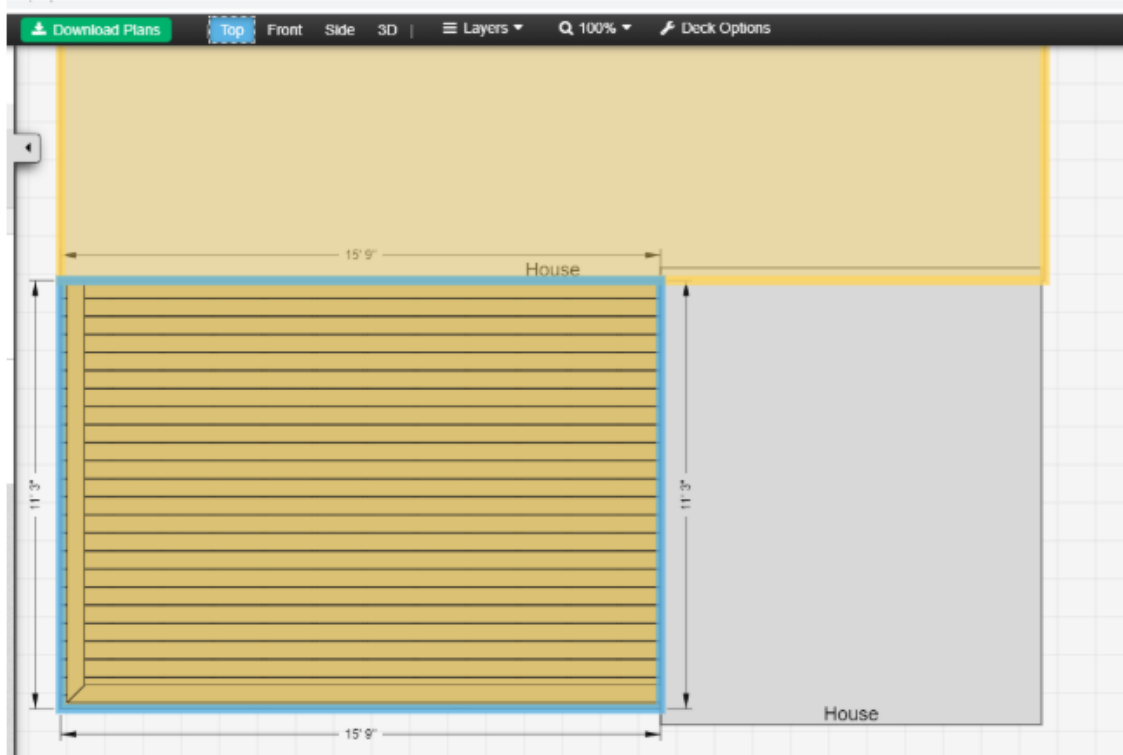

## Decks.com – How to Create an L-Shaped House

You have the ability to add a house to your house and make it L shaped. See the screen shots below. Then drag the side of you deck to the edge of that side of the house.

Here is a 3D view.