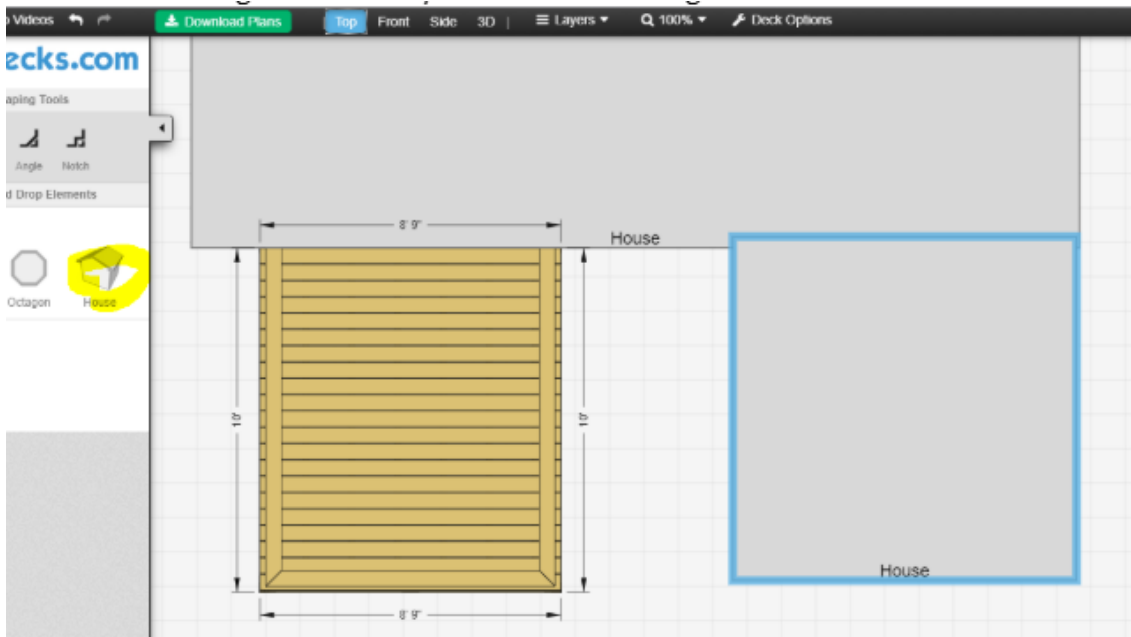

## Decks.com – How to Create an L-Shaped House

You have the ability to add a house to your house and make it L shaped. See the screen shots below. Then drag the side of you deck to the edge of that side of the house.

Here is a 3D view.